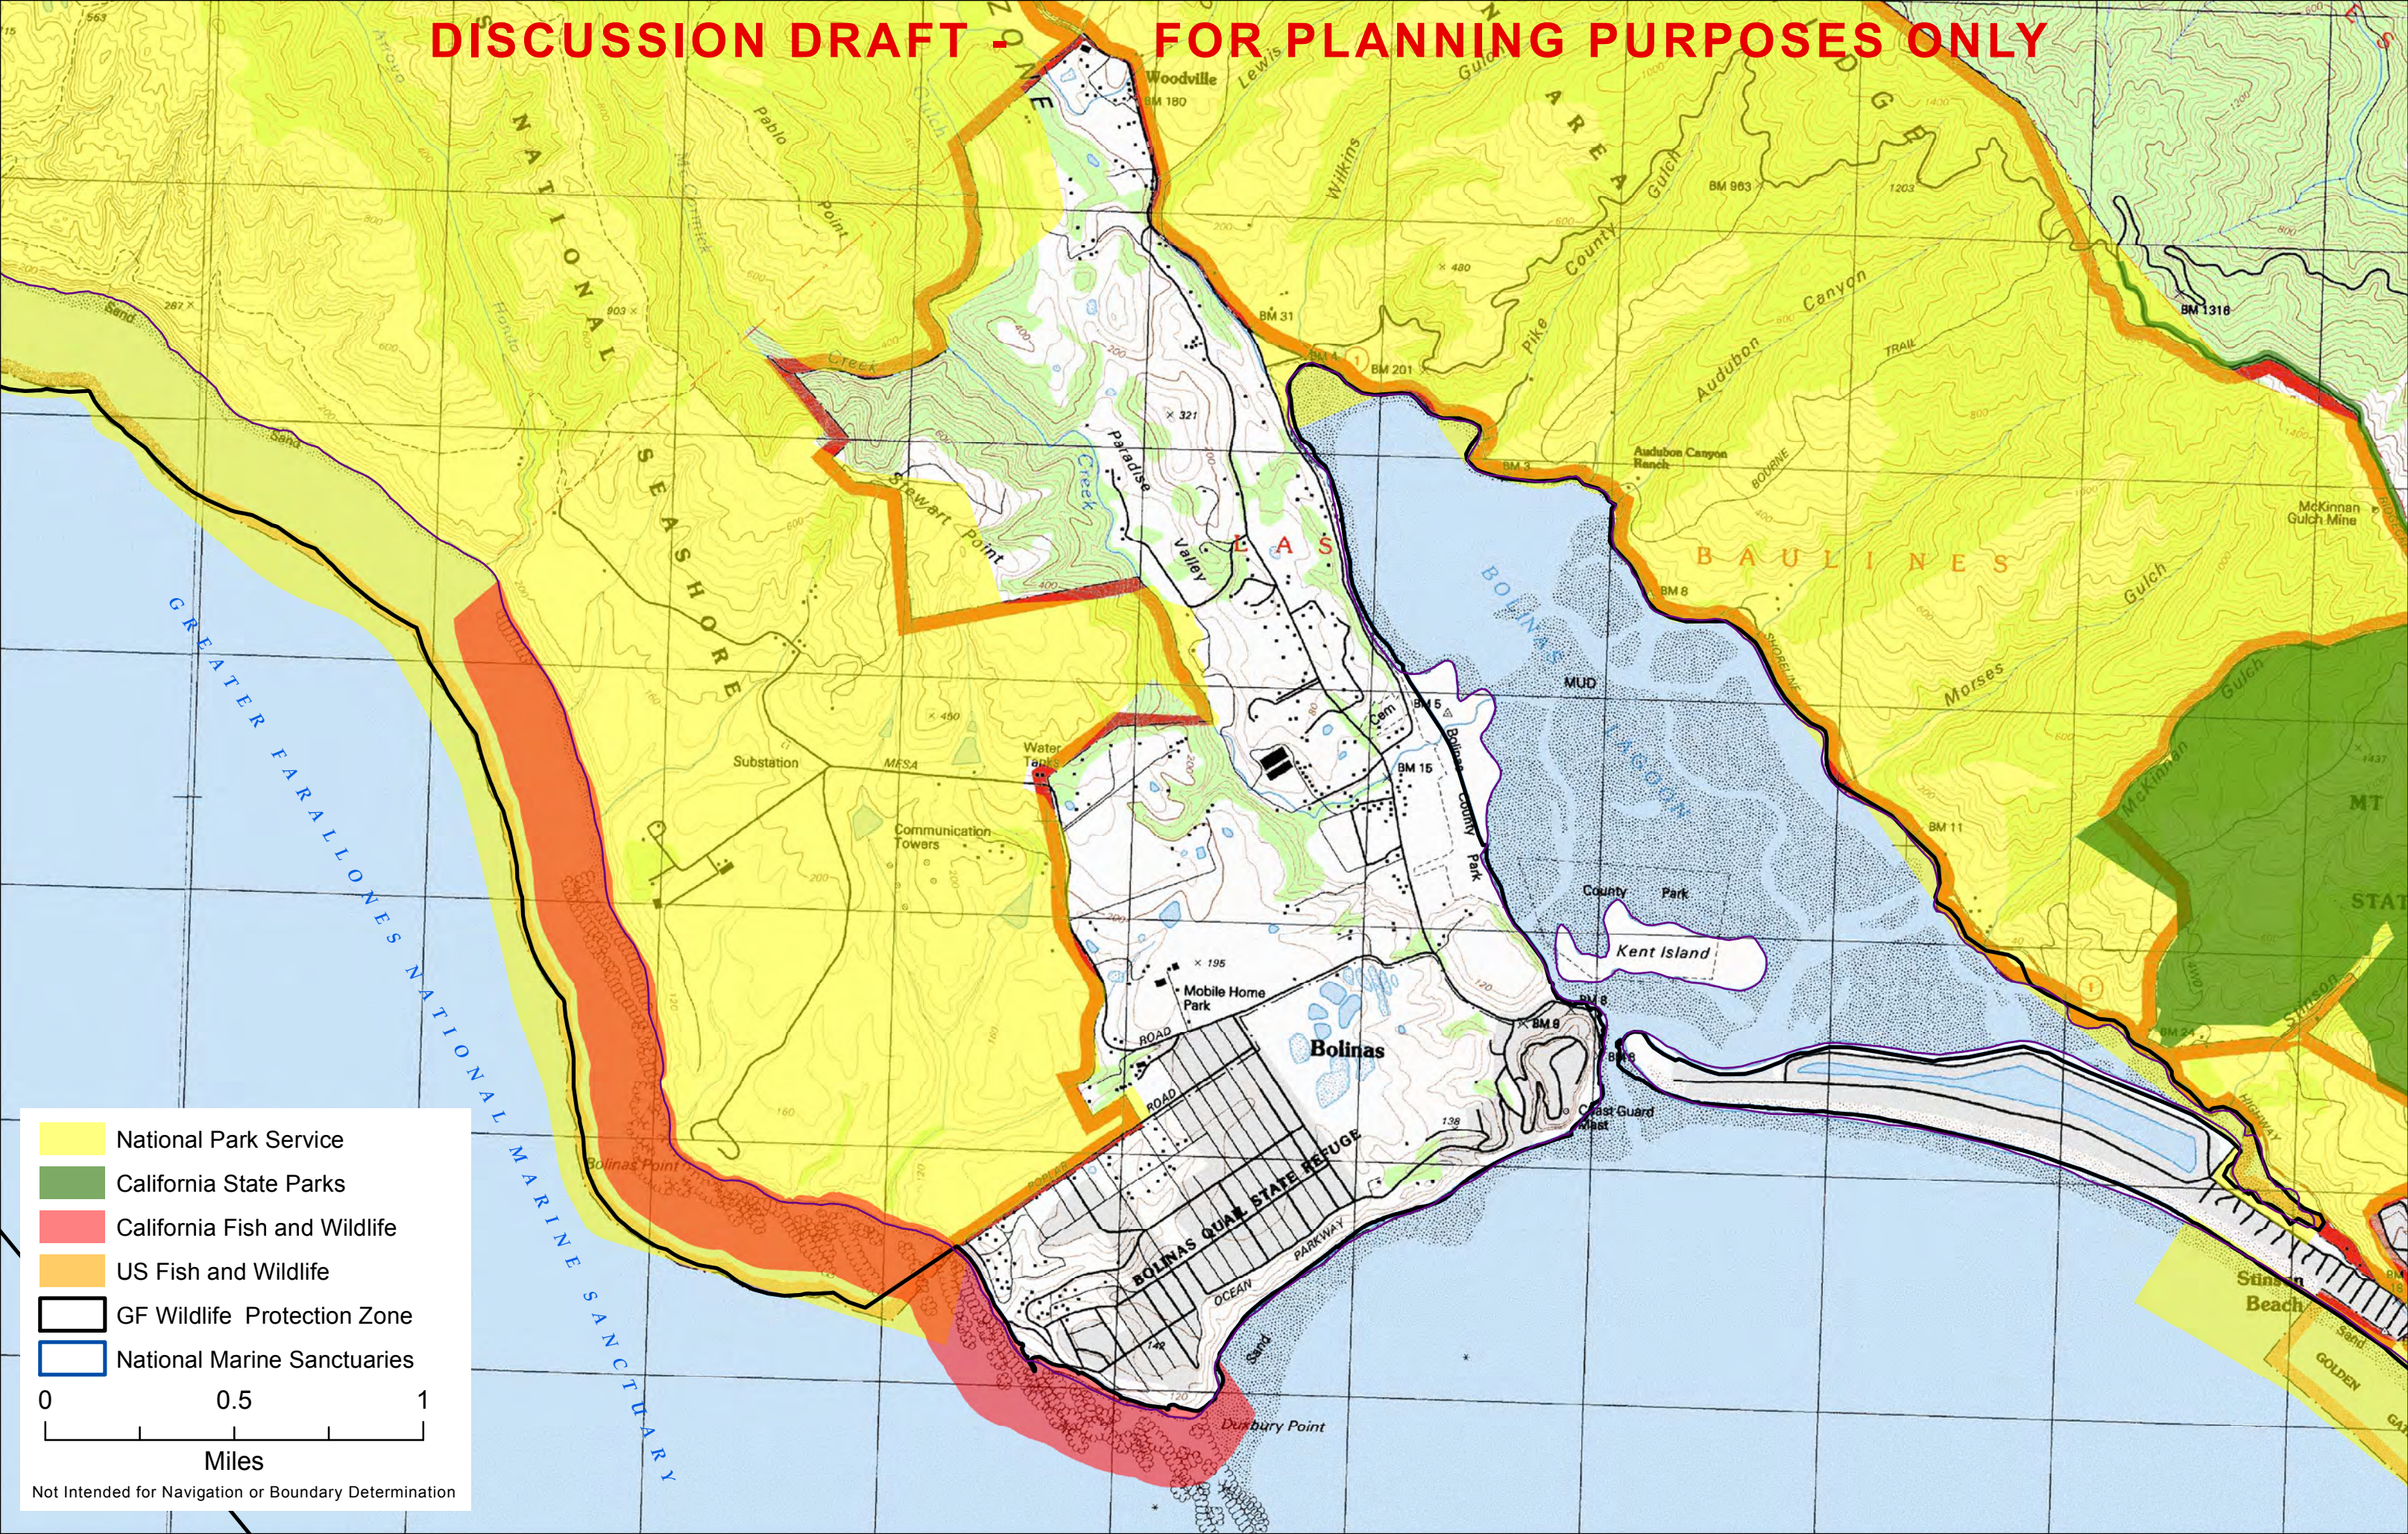

DISCUSSION DRAFT - FOR PLANNING PURPOSES ONLY

-  National Park Service
-  California State Parks
-  California Fish and Wildlife
-  US Fish and Wildlife
-  GF Wildlife Protection Zone
-  National Marine Sanctuaries

0 0.5 1
Miles
Not Intended for Navigation or Boundary Determination