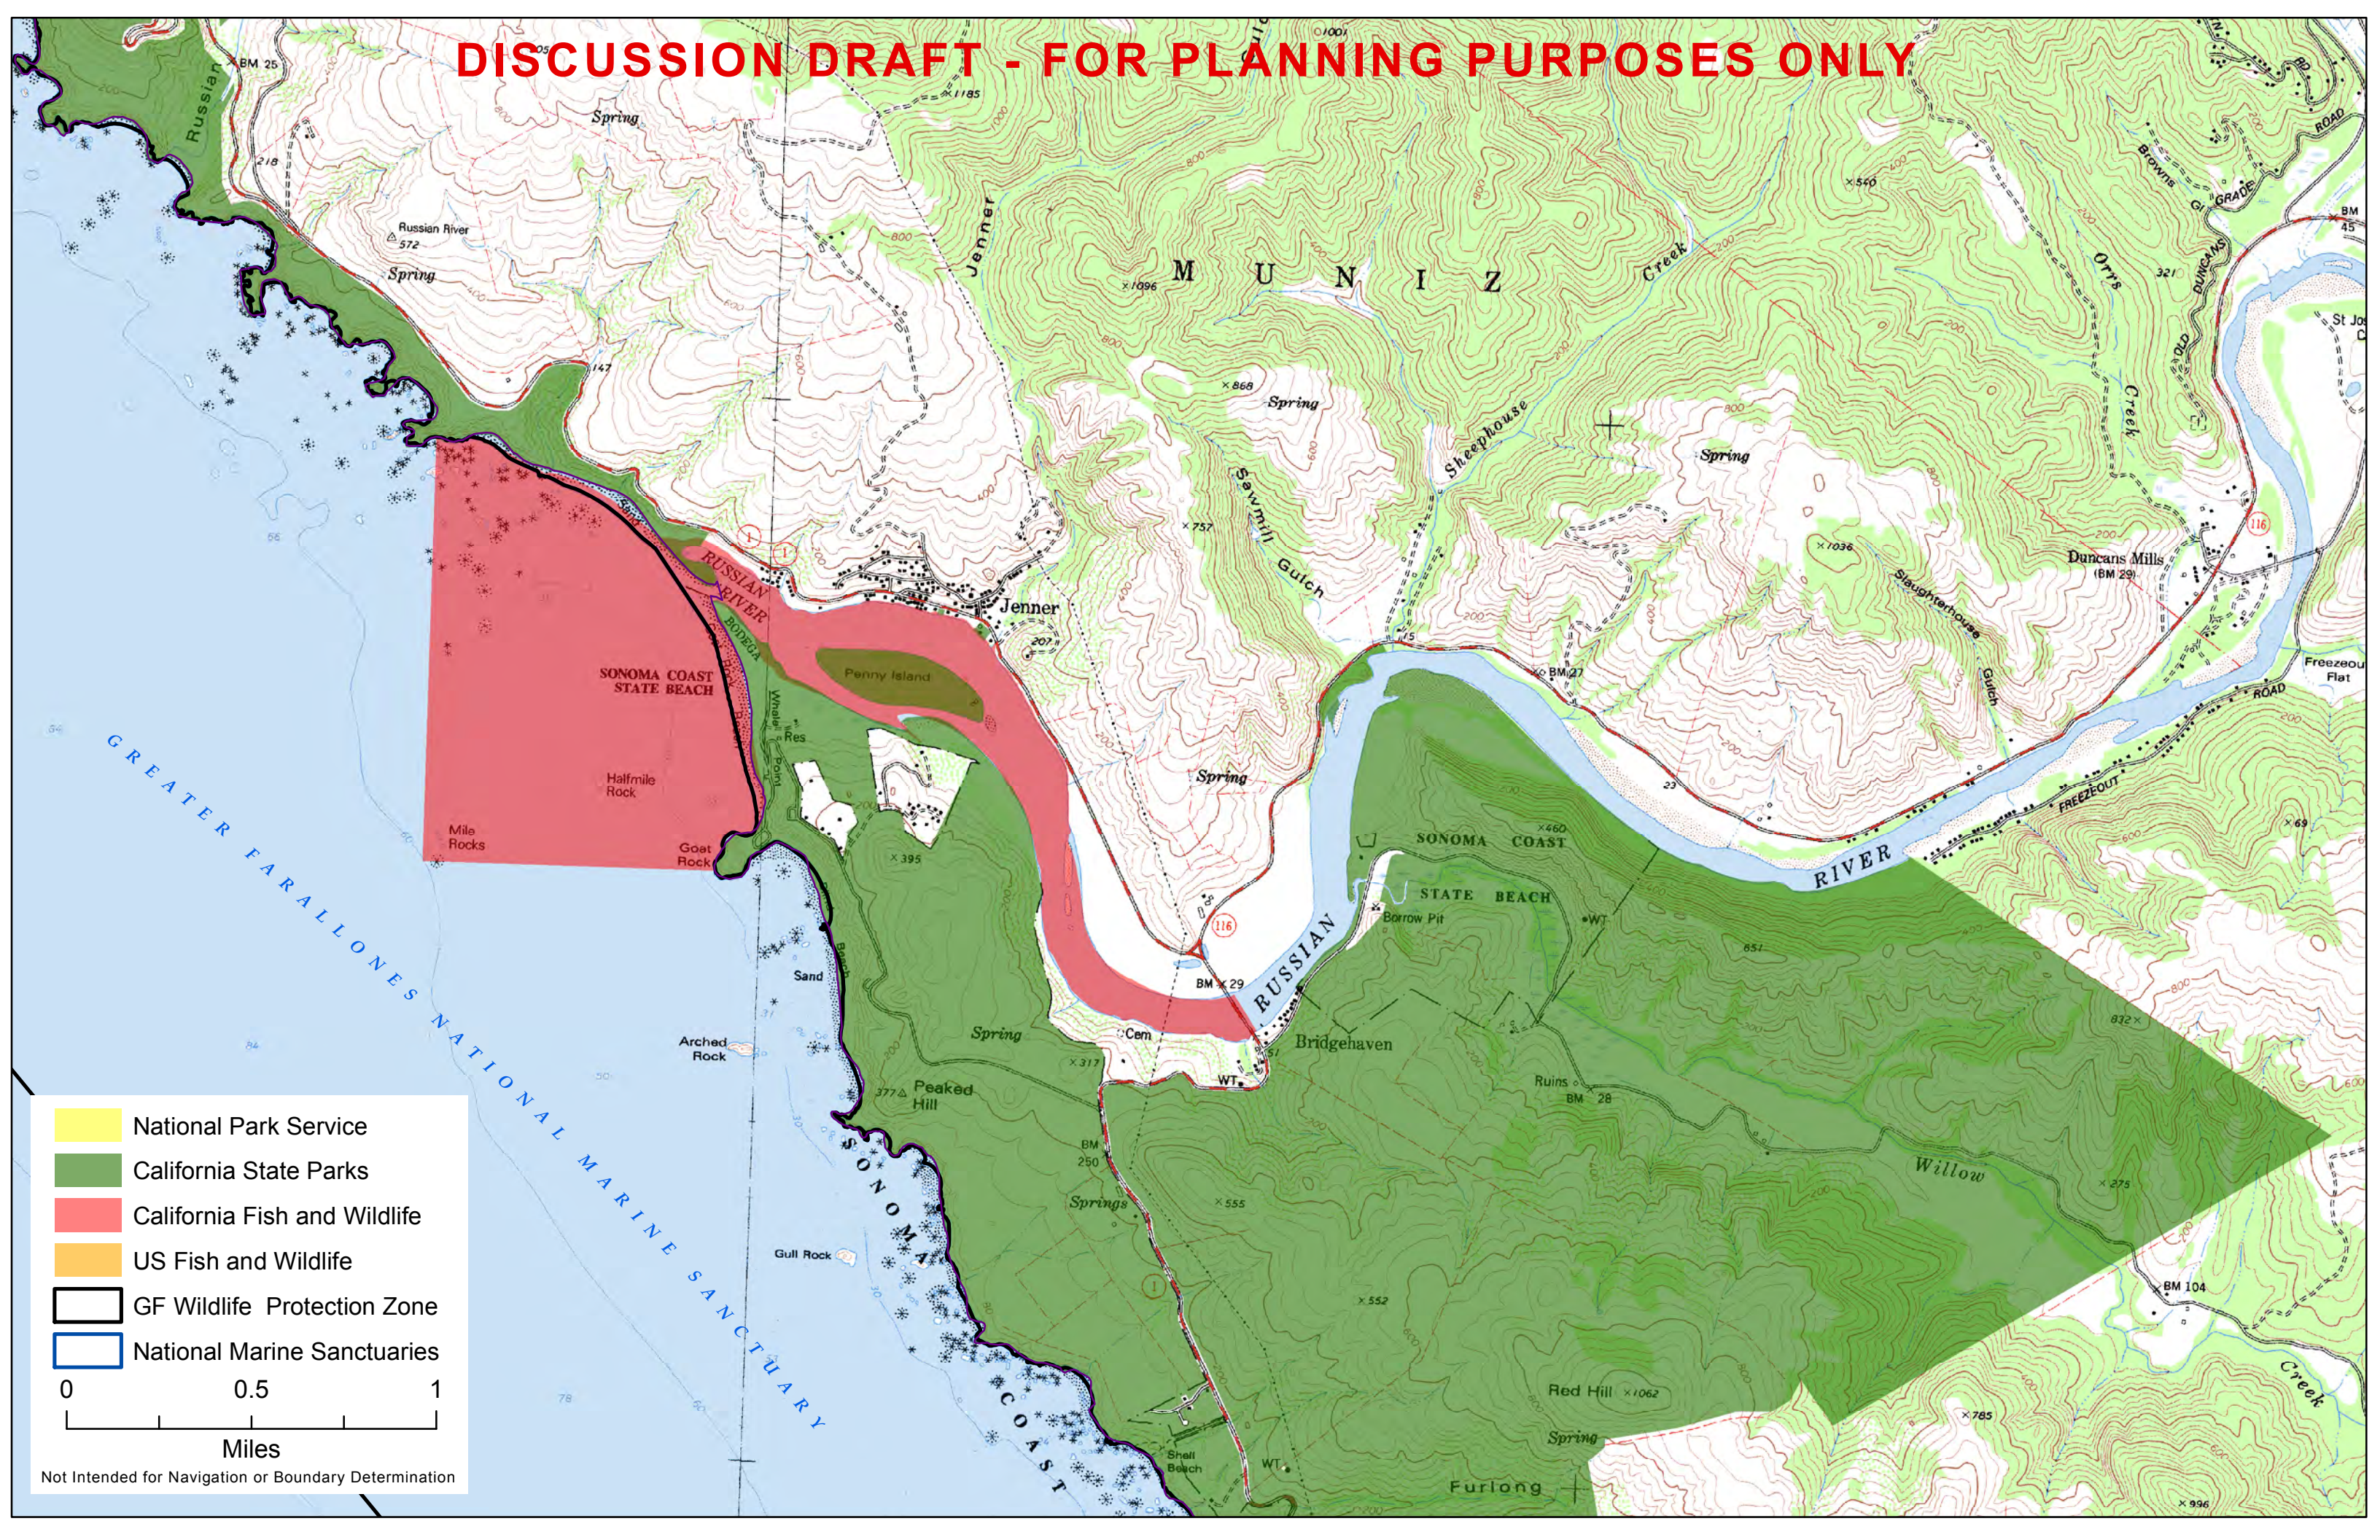

DISCUSSION DRAFT - FOR PLANNING PURPOSES ONLY

-  National Park Service
-  California State Parks
-  California Fish and Wildlife
-  US Fish and Wildlife
-  GF Wildlife Protection Zone
-  National Marine Sanctuaries

0 0.5 1
Miles
Not Intended for Navigation or Boundary Determination